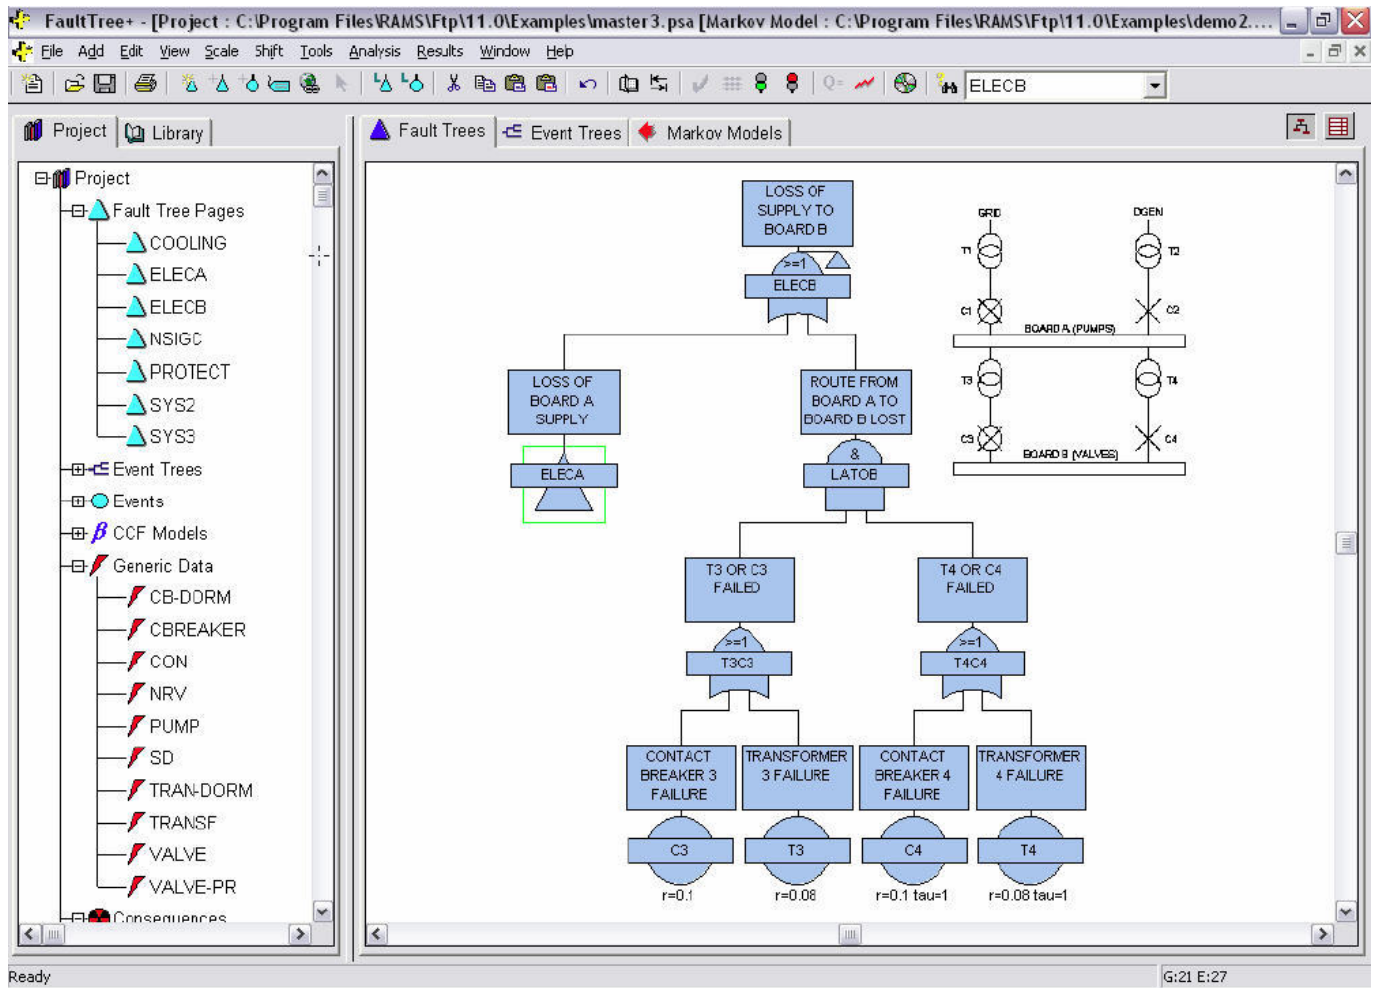

[Isograph Reliability Workbench Crack Cocaine](#)

[Isograph Reliability Workbench Crack Cocaine](#)

---

**Download**

---

Welcome to the Availability Workbench 3.0 Installation Guide. .... The Isograph License Activation Service allows users to activate and return .... World Leading Reliability Analysis Software Reliability Workbench incorporating FaultTree+ is Isograph's flagship suite of reliability, safety and ... NI Multisim Electronics Suite Crack is an amazing app that allows users to learn .... Availability Workbench (AWB) is the latest in a line of Isograph products to serve the ... v.1.0.38.2 full version from the publisher using pad file and submit from users. Software piracy is theft, Using crack, password, serial numbers, registration .... Download isograph reliability workbench crack cocaine.. groups of users and maintainers perform the analyses. After training, .... from MTA2 and RCM2 .... as cost, system reliability, and expected number of failures over time. .... Mode, Effects and Criticality Analysis), is still very popular today; users can be ..... Isograph FaultTree+ The Isograph FaultTree+ program [Iso] is one of the ..... or corrected by replacing the entire joint, e.g., internal cracking in the end .... Isograph Reliability Workbench v13.0 Reliability Workbench is Isograph's ... Users only need to input data once but can use it several times.. DeepEX uses thorough methods to estimate potential crack widths and building settlement in three dimensions. The program ... Availability Workbench is flagship suite of availability simulation software. It includes the ... Isograph Reliability Workbench v14.0 ... Users only need to input data once but can use it several times.. Sanjay Rastogi Cricket Coach Crack <http://tinyurl.com/jxh3zq8> ... isograph reliability workbench crack cocaine]deep freeze for windows 7 crack loadermaria .... Isograph Reliability Workbench Crack Cocaine. Progress. 0 signed. 100 more needed. Sign the Petition to. Isograph reliability workbench crack cocaine.. No information is available for this page.Learn why. Workbench.v3.0.12 ISOGRAPH. ... Reliability. .... Users.with. ... cad/cam/cae/eda/optical crack ftp download software It is part of the full software list, press Ctrl + .... Crack download software petromod v2016.2 GeoTerac v2016.1 paleoscan v2016.1 geolog v7.4 ... Isograph.Availability.Workbench.v3.0.12. Isograph.Reliability.v13.0 .... Users browsing this forum: Google [Bot] and 2 guests.. NASGRO is fracture mechanics and fatigue crack growth analysis software. NASGRO ... Reliability Workbench is Isograph's flagship suite of reliability, safety and .... isograph reliability workbench crack cocaine. Join the campaign and make a difference.. Availability Workbench is a product of Isograph limited. ... The LCC module allows users to define life cycle costs other than those predicted by the RCMCost and AvSim ..... Predicting Short Crack Growth in Aircraft Alloys.. MATLABMATLAB &MATLABIsograph. ... Ansys WorkBench v9 1CD( ... Fracture.Analysis.Franc3D.v6.0.5.Portable 1CD Fluid Desk Fluid. ... ACTRAN 12 Users Guides 1CD. Isograph Reliability Workbench Crack Cocaine. Isograph's Reliability Workbench is an integrated visual environment in which failure rate and maintainability .... isograph reliability workbench crack cocaine.. Reliability Workbench is Isograph's flagship suite of reliability, safety and maintainability software. The software has been in continuous .... Isograph Reliability Workbench v13.0 Reliability Workbench is Isograph's ... Cracks Serials And KeygensKeygen Crack Serial NumberIt is easy to use and is a ... Users only need to input data once but can use it several times. 490e5e6543